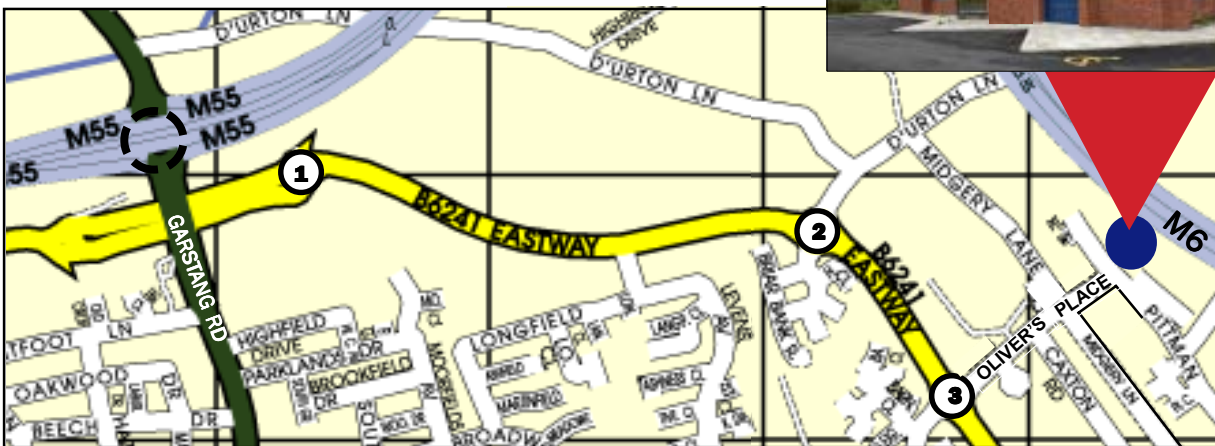

Directions to Docman Solutions Limited at THR

From the North or Blackpool

- Exit the M55 onto **M6 J32** sliproad (M55 J1).
- At the roundabout, take the exit onto **Garstang Road (A6)** towards Preston.
- Take the first immediate turn left onto **Eastway (B6241)**, and bear right at roundabout ① and continue through roundabout ②.
- At roundabout ③ take the first exit into **Oliver's Place**.
- Turn left into **Pittman Way** at the T Junction.
- **THR** is immediately opposite on your right.

From the South via M6

- Exit the **M6 J32** onto the M55 Slip Road, then follow the signs to Preston.
- At the roundabout, take the first exit onto **Garstang Road (A6)** towards Preston.
- Take the first immediate turn left onto **Eastway (B6241)**, and bear right at roundabout ① and continue through roundabout ②.
- At roundabout ③ take the first exit into **Oliver's Place**.
- Turn left into **Pittman Way** at the T Junction.
- **THR** is immediately opposite on your right.