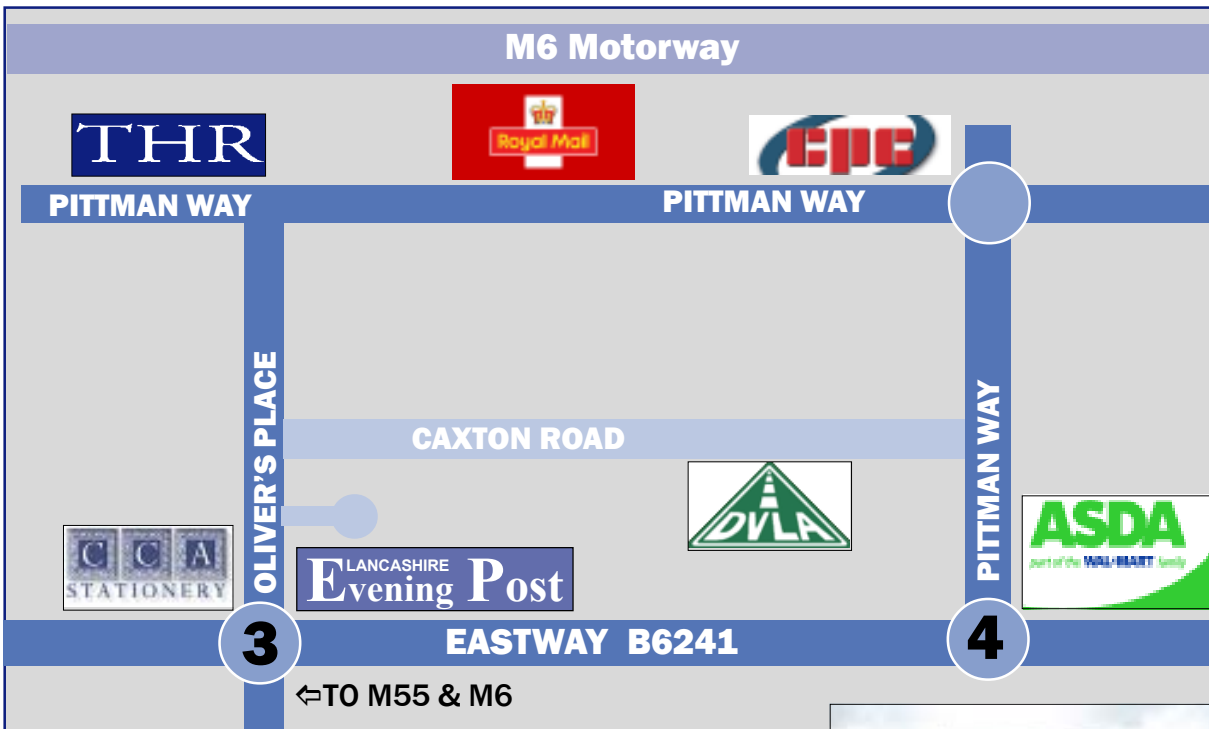

Directions to Docman Solutions Limited at THR

From the North or Blackpool

- Exit the M55 onto **M6 J32** sliproad (M55 J1).
- At the roundabout, take the exit onto **Garstang Road (A6)** towards Preston.
- Take the first immediate turn left onto **Eastway (B6241)**, and bear right at roundabout ① and continue through roundabout ②.
- At roundabout ③ take the first exit into **Oliver's Place**.
- Turn left into **Pittman Way** at the T Junction.
- **THR** is immediately opposite on your right.

From the South via M6

- Exit the **M6 J32** onto the M55 Slip Road, then follow the signs to Preston.
- At the roundabout, take the first exit onto **Garstang Road (A6)** towards Preston.
- Take the first immediate turn left onto **Eastway (B6241)**, and bear right at roundabout ① and continue through roundabout ②.
- At roundabout ③ take the first exit into **Oliver's Place**.
- Turn left into **Pittman Way** at the T Junction.
- **THR** is immediately opposite on your right.